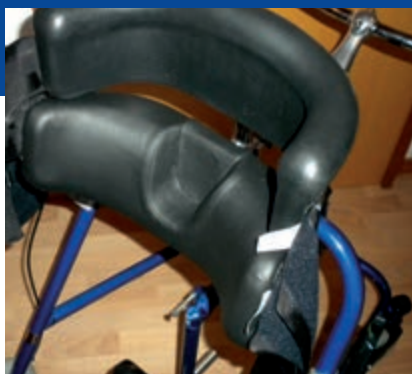

## Examples of accessories and Individual Fitted Products

Depending on the user's needs the walker or RaceRunner is equipped with different types of saddle, body support and handle bar. Below we show examples of the parts and

accessories used across CAVALIER, FF, PETRA, and CROSS RUNNER. Look in our company brochure and website for latest info about colors and parts and accessories.

*Belt and chest plate*

*2 PUR supports on top*

*Back support high Moon Plate and low PUR semi circle*

*Hand cuffs*

*Large arm supports*

*Arm supports*

*Moon Plate behind saddle*

*UNO saddle*

*Lever system to raise/low saddle*

*Leg separating plate*